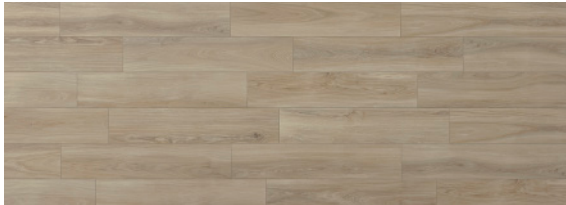

COLORS

White

Gray

Natural

Brown

Dark

AVAILABLE SIZES

2.5" x 19"
Listels Mosaic
10" x 19" Sheet