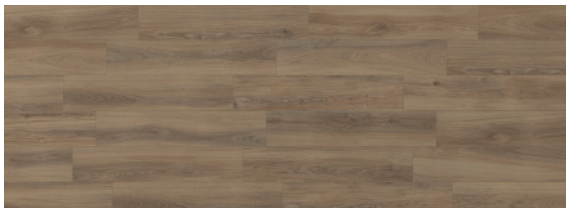

COLORS

White

Gray

Natural

Brown

Dark

AVAILABLE SIZES

2.5" x 19"
Listels Mosaic
10" x 19" Sheet