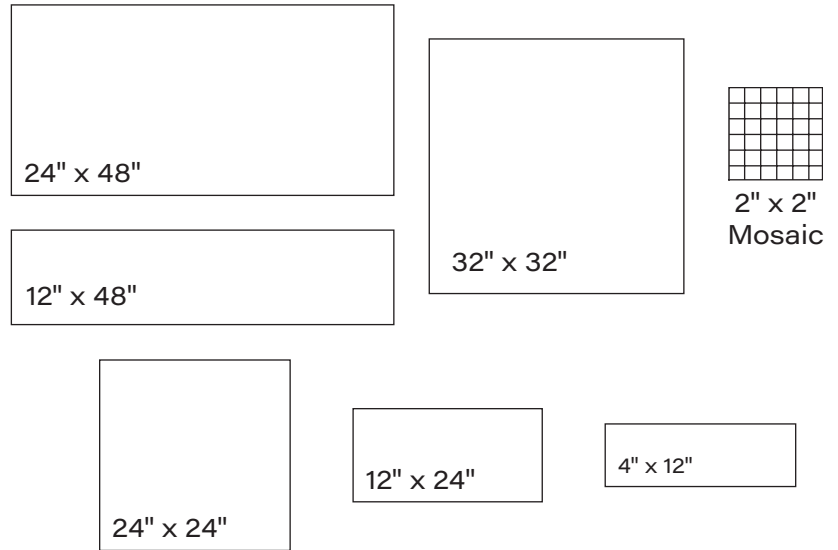

AVAILABLE SIZES

FINISH

MATTE RECTIFIED
POLISHED RECTIFIED

THICKNESS

10mm

TRIM

3" x 24" Bullnose
12" x 24" Stair Tread
12" x 12" Stair Tread Corner

INSTALLATION & MAINTENANCE

Recommended Grout Size - 1/8"

For regular cleaning, use a neutral liquid detergent with a soft sponge or microfiber cloth. Persistent stains can be removed with a slightly abrasive sponge; if necessary, use a specially formulated stain remover.

TECHNICAL DATA

	D.C.O.F. WET ≥ 0.42 ANSI A. 137	WATER ABSORPTION ≤ 0.5% ISO 10545-3	CHEMICAL RESISTANCE GA-GLA-GHA ISO 10545-13	FROST RESISTANCE RESISTANT ISO 10545-12	BREAKING STRENGTH 43 N/mm² ISO 10545-4	ABRASION RESISTANCE 5 (NAT) ISO 10545-7