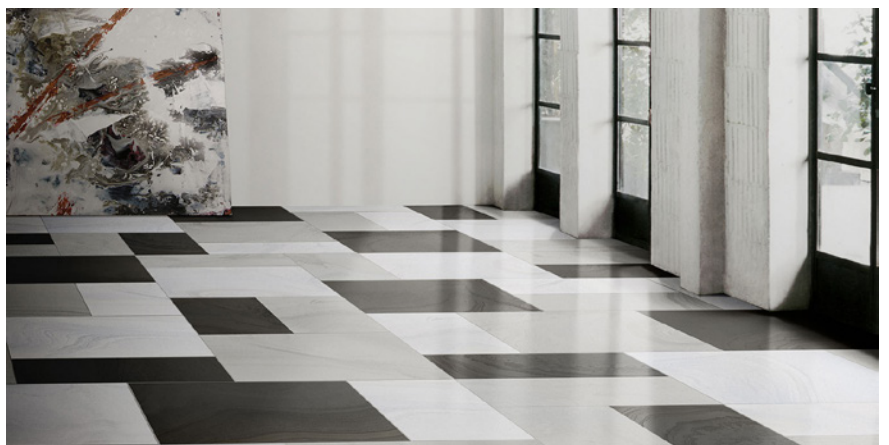

FOR SERVICE OR SAMPLES CALL 1-800-536-9224 OR EMAIL SAMPLES@SPECIALTYTILE.COM