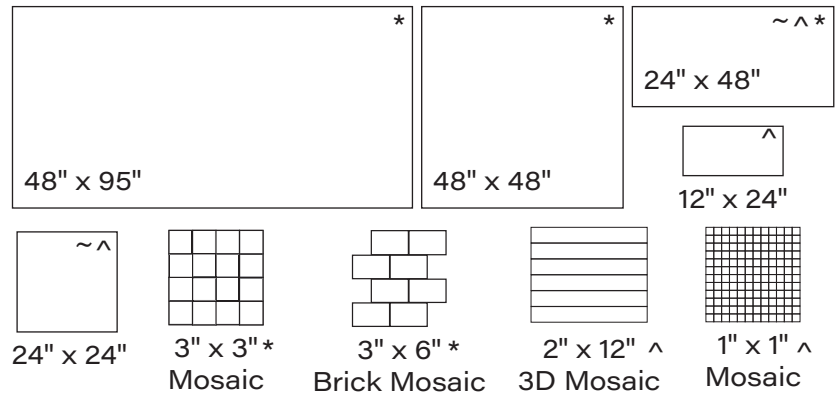

AVAILABLE SIZES

● Colors NOT available in 20mm Thickness

* Sizes available in 6mm Thickness

^ Sizes available in 10mm Thickness

~ Sizes available in 20mm Thickness

12" x 24" Available in all finishes - 10mm Thickness

FINISH

MATTE RECTIFIED
POLISHED RECTIFIED
TEXTURED RECTIFIED

THICKNESS

6 mm | 10 mm | 20 mm (Outdoor Pavers)

TRIM

3" x 24" Bullnose

INSTALLATION & MAINTENANCE

Recommended Grout Size - 1/8"

For regular cleaning, use a neutral liquid detergent with a soft sponge or microfiber cloth. Persistent stains can be removed with a slightly abrasive sponge; if necessary, use a specially formulated stain remover.

TECHNICAL DATA

V3	D.C.O.F WET > 0.42 TEXTURED | 0.60 ANSI 137.1	WATER ABSORPTION 0.08% ISO 10545-3	CHEMICAL RESISTANCE GA GLB GLA ISO 10545-13	FROST RESISTANCE RESISTANT ISO 10545-12	BREAKING STRENGTH 6 mm 1350 N 10 mm 3200N 20 mm 14000N ISO 10545-4	ABRASION RESISTANCE CL.3 - CL.5 ISO 10545-12