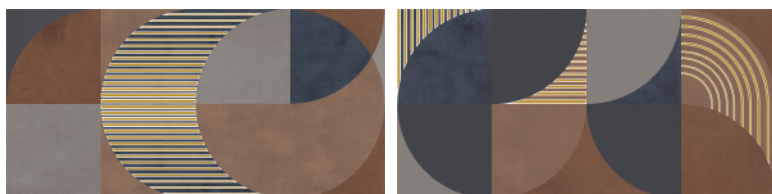

## COLORS

Illusion Bronze ^

Ivory Cream ^

Ocean Blue ^

Blue Lace Agate ^

Ochre ~

Red ~

Silver ~

Blue di Prussia ~

Illusion Bronze Deco \*

Ivory Cream Deco \*

Ocean Blue Deco \*

Blue Lace Agate Deco \*

Mix Deco \*

\* Deco colors available only in this size.

**AVAILABLE SIZES**