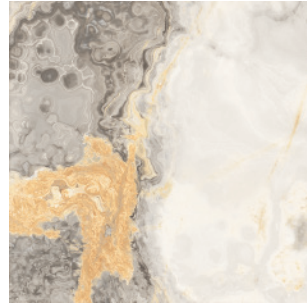

# COLORBODY PORCELAIN TILE

## COLORS

Illusion Bronze ^

Ivory Cream ^

Ocean Blue ^

Blue Lace Agate ^

Ochre ~

Red ~

Silver ~

Blue di Prussia ~

Illusion Bronze Deco \*

Ivory Cream Deco \*

Ocean Blue Deco \*

Blue Lace Agate Deco \*

Mix Deco \*

\* Deco colors available only in this size.

**AVAILABLE SIZES**