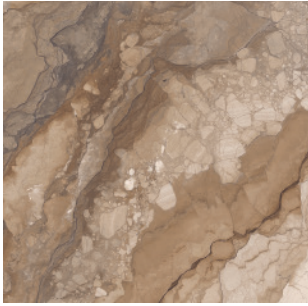

COLORBODY PORCELAIN TILE

COLORS

Illusion Bronze*

Ivory Cream*

Ocean Blue*

Blue Lace Agate*

Ochre~

Red~

Silver~

Blue di Prussia~

Illusion Bronze Deco
Polished Finish Only

Ivory Cream Deco
Polished Finish Only

Ocean Blue Deco
Polished Finish Only

Blue Lace Agate Deco
Polished Finish Only

Mix Deco - Matte Finish Only

* Colors ONLY available as follows:
36"x71" Polished
36"x36" Polished
24"x48" Polished & Matte
24"x24" Polished and Matte

~ Colors ONLY available as follows:
24"x48" Matte
36"x36" Matte
24"x24" Matte

Decos are ONLY available in 24" x 48"