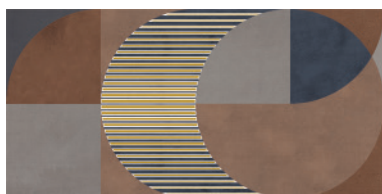

COLORBODY PORCELAIN TILE

COLORS

Illusion Bronze*

Ivory Cream*

Ocean Blue*

Blue Lace Agate*

Ochre~

Red~

Silver~

Blue di Prussia~

Illusion Bronze Deco
Polished Finish Only

Ivory Cream Deco
Polished Finish Only

Ocean Blue Deco
Polished Finish Only

Blue Lace Agate Deco
Polished Finish Only

Mix Deco - Matte Finish Only

* Colors ONLY available as follows:
36"x71" Polished
36"x36" Polished
24"x48" Polished & Matte
24"x24" Polished and Matte

~ Colors ONLY available as follows:
24"x48" Matte
36"x36" Matte
24"x24" Matte

Decos are ONLY available in 24" x 48"