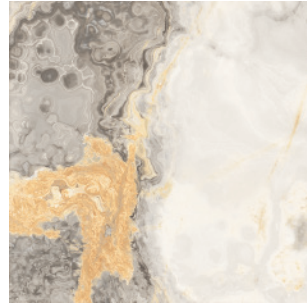

COLORBODY PORCELAIN TILE

COLORS

Illusion Bronze*

Ivory Cream*

Ocean Blue*

Blue Lace Agate*

Ochre~

Red~

Silver~

Blue di Prussia~

Illusion Bronze Deco
Polished Finish Only

Ivory Cream Deco
Polished Finish Only

Ocean Blue Deco
Polished Finish Only

Blue Lace Agate Deco
Polished Finish Only

Mix Deco - Matte Finish Only

* Colors ONLY available as follows:
36"x71" Polished
36"x36" Polished
24"x48" Polished & Matte
24"x24" Polished and Matte

~ Colors ONLY available as follows:
24"x48" Matte
36"x36" Matte
24"x24" Matte

Decos are ONLY available in 24" x 48"