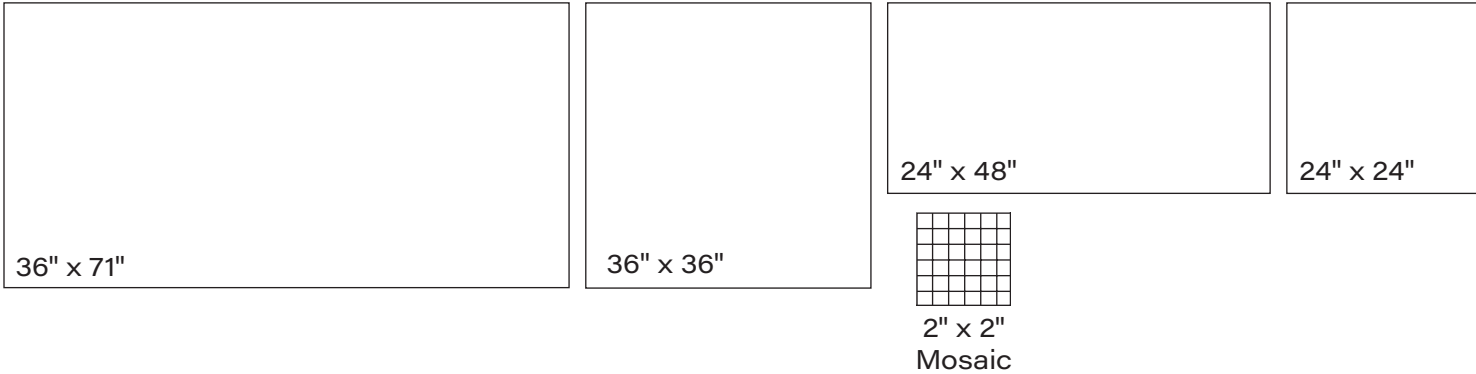

AVAILABLE SIZES