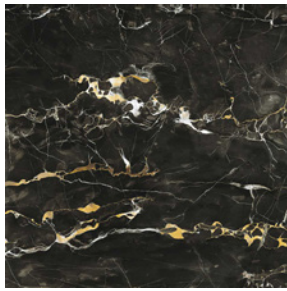

[< Back to Contents](#)

JEWELS

Bianco Statuario

Calacatta Reale

Royal

Travertino Classico*

Emperador Selected*

Elegant White*

Black Gold*

Bianco Lunensis

Tuscany White

Seneca White

Onyks

Raymi*

Moonless*

Extra White*

AVAILABLE SIZES - NATURAL (N) AND POLISHED (P)

FIELD: 6" x 24" (N)(P), 12" x 24" (N)(P), 24" x 24" (N)(P), 24" x 48" (N)(P), 48" x 48" (P), 48" x 96" (P), 64" x 64" (P), 64" x 128" (P)

DECO & TRIM: 1" x 1" (12" x 12") Mosaic (P), 2" x 2" (12" x 12") Mosaic (N), 2" x 2" (11 1/2" x 11 1/2") 3D Mosaic (P), 3" x 24" Bullnose (N)(P)