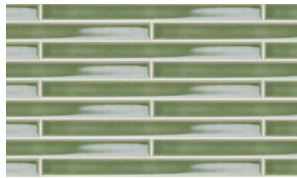

11.54" x 11.42" Sheet

FINISH

GLAZED WALL TILE

THICKNESS

8.5 mm

IZUMO

White

Red

Black

SIZE

3.7" x 11.57"

FINISH

GLAZED WALL TILE

THICKNESS

13 mm

YAKIMONO

ARCAICO BORDER

Light Blue

Green

SIZE

0.79" x 9.45"

FINISH

GLAZED WALL TILE

THICKNESS