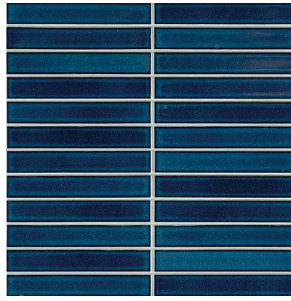

GLAZED & UNGLAZED PORCELAIN TILE

BIYUSAI

White

Moss Green

Navy Blue

SIZE

11.69" x 11.69" Sheet

FINISH

GLAZED WALL TILE

THICKNESS

7 mm

YUKI BORDER

White

Red

Black

SIZE

11.54" x 11.42" Sheet

FINISH

GLAZED WALL TILE

THICKNESS

8.5 mm

IZUMO

White

Red