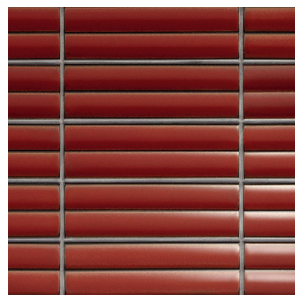

GLAZED WALL TILE

THICKNESS

7 mm

YUKI BORDER

White

Red

Black

SIZE

11.54" x 11.42" Sheet

FINISH

GLAZED WALL TILE

THICKNESS

8.5 mm

IZUMO

White

Red

Black

SIZE

3.7" x 11.57"

FINISH

GLAZED WALL TILE

THICKNESS

13 mm

YAKIMONO