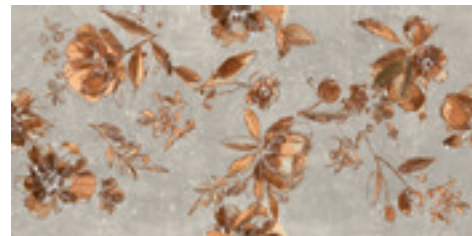

Nera

24" x 48" Zagara Light - Matte Finish Only

24" x 48" Zagara Dark - Matte Finish Only

24" x 48" Zagara Mid - Matte Finish Only

24" x 48" Tombolo Light - Semi Polished Finish Only

24" x 48" Tombolo Dark - Semi Polished Finish Only