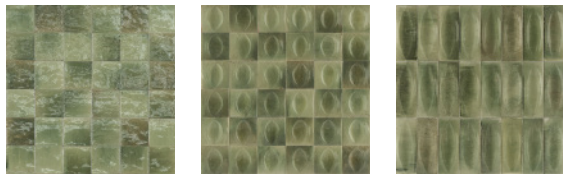

COLORS

Bianco Bianco Egg 3D Bianco Eye 3D

Beige Beige Egg 3D Beige Eye 3D

Giada Giada Egg 3D Giada Eye 3D

Turchese Turchese Egg 3D Turchese Eye 3D

Grigio Grigio Egg 3D Grigio Eye 3D

AVAILABLE SIZES

Egg 3D only available in 4" x 4" Size
Eye 3D only available in 3" x 8" Size