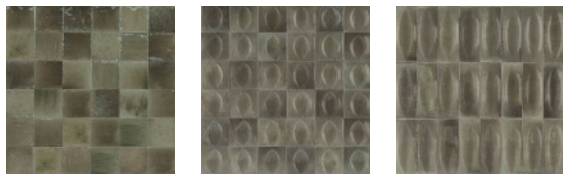

COLORS

Bianco Bianco Egg 3D Bianco Eye 3D

Beige Beige Egg 3D Beige Eye 3D

Giada Giada Egg 3D Giada Eye 3D

Turchese Turchese Egg 3D Turchese Eye 3D

Grigio Grigio Egg 3D Grigio Eye 3D

AVAILABLE SIZES

Egg 3D only available in 4" x 4" Size
Eye 3D only available in 3" x 8" Size