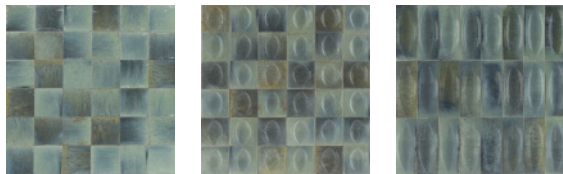

COLORS

Bianco Bianco Egg 3D Bianco Eye 3D

Beige Beige Egg 3D Beige Eye 3D

Giada Giada Egg 3D Giada Eye 3D

Turchese Turchese Egg 3D Turchese Eye 3D

Grigio Grigio Egg 3D Grigio Eye 3D

AVAILABLE SIZES

Egg 3D only available in 4" x 4" Size
Eye 3D only available in 3" x 8" Size