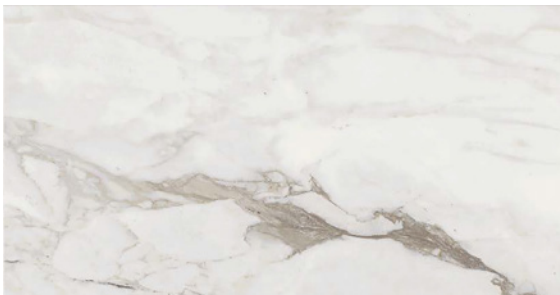

**COLORS**

Calacatta Gold

Alaska Glacier

Renoir

**AVAILABLE SIZES**

2" x 2"  
Mosaic

**FINISH**

MATTE PRESSED