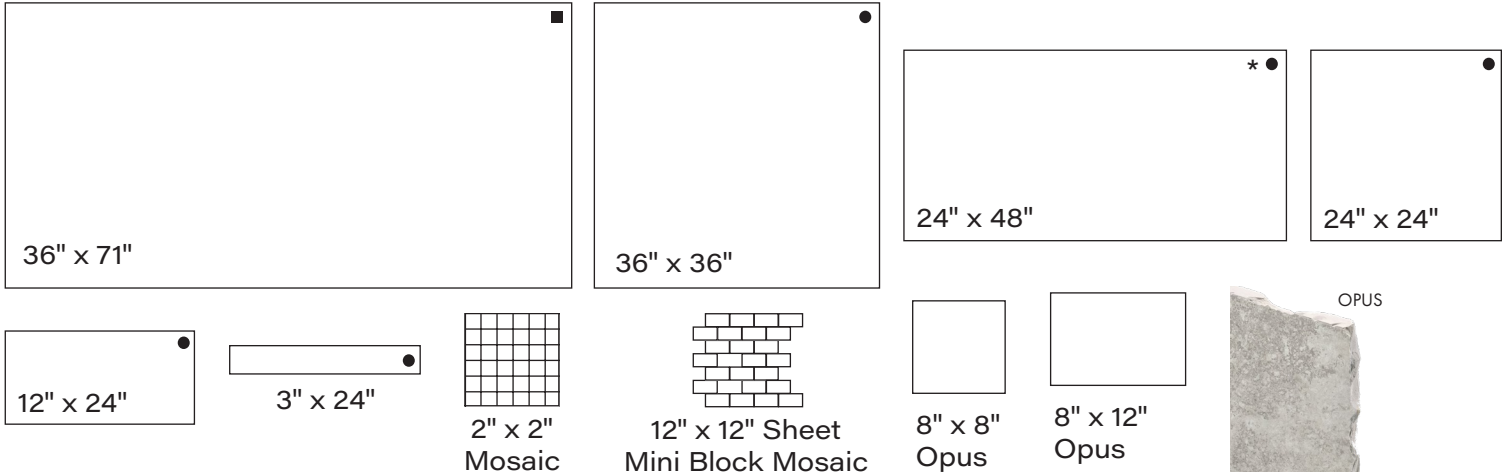

AVAILABLE SIZES

36" x 71" - Size only available in White & Cream Vein Cut Matte Finish (6 patterns)
 36" x 71" - Size only available in White & Cream Minimal Matte Finish (6 patterns)

36" x 36" - Size available in White & Cream Minimal Matte Finish (12 patterns)