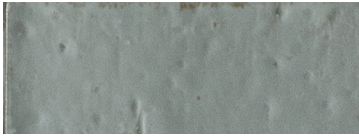

**COLORS**

**GLOSSY**

BIANCO

MASTICE

MUSCHIO

TURCHESE

AVIO

BLU NOTTE

**3D RAYE**

BIANCO 3D RAYE

MASTICE 3D RAYE

MUSCHIO 3D RAYE

TURCHESE 3D RAYE

AVIO 3D RAYE

BLU NOTTE 3D RAYE

**AVAILABLE SIZES**