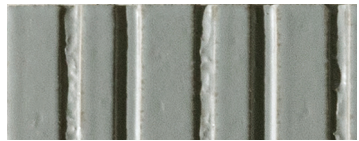

**3D RAYE**

BIANCO 3D RAYE

MASTICE 3D RAYE

MUSCHIO 3D RAYE

TURCHESE 3D RAYE

AVIO 3D RAYE

BLU NOTTE 3D RAYE

**AVAILABLE SIZES**

3x8

**FINISH**

GLOSSY RECTIFIED

**THICKNESS**

9mm - Flat

11.5mm- 3D Raye

**INSTALLATION & MAINTENANCE**

Recommended Grout Size - 1/8"