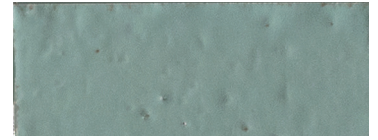

**COLORS**

**GLOSSY**

BIANCO

MASTICE

MUSCHIO

TURCHESE

AVIO

BLU NOTTE

**3D RAYE**

BIANCO 3D RAYE

MASTICE 3D RAYE

MUSCHIO 3D RAYE

TURCHESE 3D RAYE

AVIO 3D RAYE

BLU NOTTE 3D RAYE

**AVAILABLE SIZES**