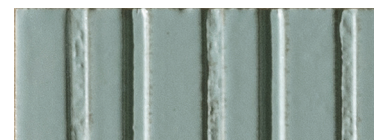

**3D RAYE**

BIANCO 3D RAYE

MASTICE 3D RAYE

MUSCHIO 3D RAYE

TURCHESE 3D RAYE

AVIO 3D RAYE

BLU NOTTE 3D RAYE

**AVAILABLE SIZES**

3x8

**FINISH**

GLOSSY RECTIFIED

**THICKNESS**

9mm - Flat

11.5mm- 3D Raye

**INSTALLATION & MAINTENANCE**

Recommended Grout Size - 1/8"