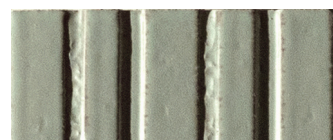

**COLORS**

**GLOSSY**

BIANCO

MASTICE

MUSCHIO

TURCHESE

AVIO

BLU NOTTE

**3D RAYE**

BIANCO 3D RAYE

MASTICE 3D RAYE

MUSCHIO 3D RAYE

TURCHESE 3D RAYE

AVIO 3D RAYE

BLU NOTTE 3D RAYE

**AVAILABLE SIZES**

3x8

**FINISH**

GLOSSY RECTIFIED

**THICKNESS**

9mm - Flat

11.5mm- 3D Raye

**INSTALLATION & MAINTENANCE**

Recommended Grout Size - 1/8"