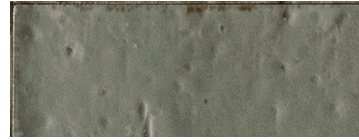

**COLORS**

**GLOSSY**

BIANCO

MASTICE

MUSCHIO

TURCHESE

AVIO

BLU NOTTE

**3D RAYE**

BIANCO 3D RAYE

MASTICE 3D RAYE

MUSCHIO 3D RAYE

TURCHESE 3D RAYE

AVIO 3D RAYE

BLU NOTTE 3D RAYE

**AVAILABLE SIZES**