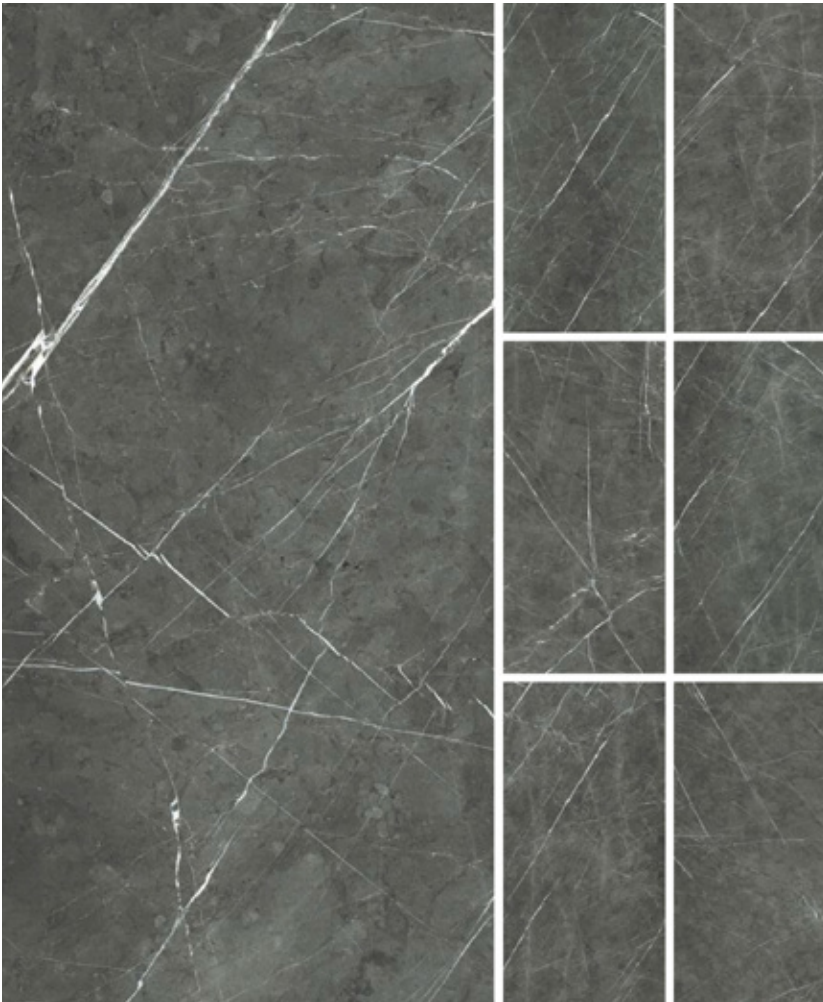

# PREXIOUS CHARMING AMBER

Coordinating 10mm

**STOCKED ITEM: 12" x 24"**

**FINISH: Glossy & Natural**

**STOCKED ITEM: 1" x 6" Mosaic**

**FINISH: Natural**

**STOCKED ITEM: 47 1/4" x 110 1/4"**

**FINISH: Glossy**