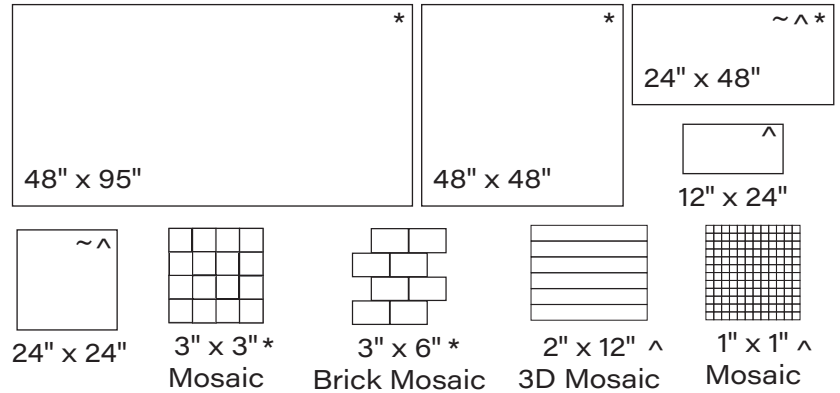

AVAILABLE SIZES

● Colors NOT available in 20mm Thickness

* Sizes available in 6mm Thickness

^ Sizes available in 10mm Thickness

~ Sizes available in 20mm Thickness

12" x 24" Available in all finishes - 10mm Thickness

FINISH

MATTE RECTIFIED
POLISHED RECTIFIED
TEXTURED RECTIFIED

THICKNESS

6 mm | 10 mm | 20 mm (Outdoor Pavers)

TRIM

3" x 24" Bullnose

INSTALLATION & MAINTENANCE

Recommended Grout Size - 1/8"

For regular cleaning, use a neutral liquid detergent with a soft sponge or microfiber cloth. Persistent stains can be removed with a slightly abrasive sponge; if necessary, use a specially formulated stain remover.

TECHNICAL DATA

D.C.O.F WET
> 0.42
TEXTURED | 0.60
ANSI 137.1

WATER ABSORPTION
0.08%
ISO 10545-3

CHEMICAL RESISTANCE
GA GLB GLA
ISO 10545-13

FROST RESISTANCE
RESISTANT
ISO 10545-12

BREAKING STRENGTH
6 mm 1350 N
10 mm 3200N
20 mm 14000N
ISO 10545-4

ABRASION RESISTANCE
CL.3 - CL.5
ISO 10545-12