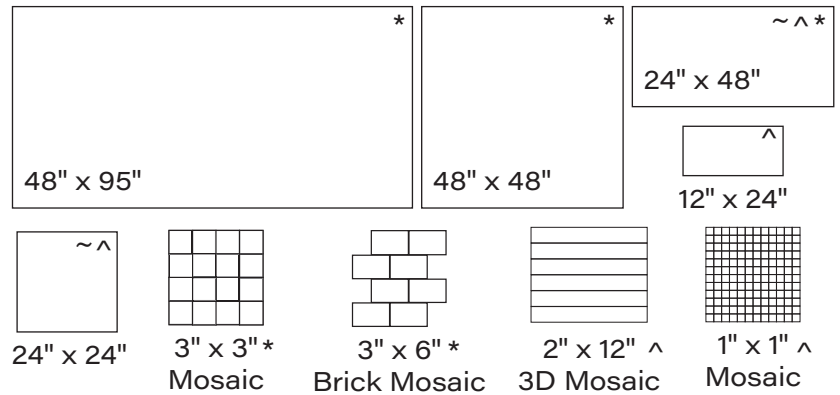

AVAILABLE SIZES

● Colors NOT available in 20mm Thickness

* Sizes available in 6mm Thickness
^ Sizes available in 10mm Thickness
~ Sizes available in 20mm Thickness
12" x 24" Available in all finishes - 10mm Thickness

FINISH

MATTE RECTIFIED
POLISHED RECTIFIED
TEXTURED RECTIFIED

THICKNESS

6 mm | 10 mm | 20 mm (Outdoor Pavers)

TRIM

2" x 24" Bullnose

INSTALLATION & MAINTENANCE

Recommended Grout Size - 1/8"

For regular cleaning, use a neutral liquid detergent with a soft sponge or microfiber cloth. Persistent stains can be removed with a slightly abrasive sponge; if necessary, use a specially formulated stain remover.

TECHNICAL DATA

V3	D.C.O.F WET > 0.42 TEXTURED | 0.60 ANSI 137.1	WATER ABSORPTION 0.08% ISO 10545-3	CHEMICAL RESISTANCE GA GLB GLA ISO 10545-13	FROST RESISTANCE RESISTANT ISO 10545-12	BREAKING STRENGTH 6 mm 1350 N 10 mm 3200N 20 mm 14000N ISO 10545-4	ABRASION RESISTANCE CL.3 - CL.5 ISO 10545-12