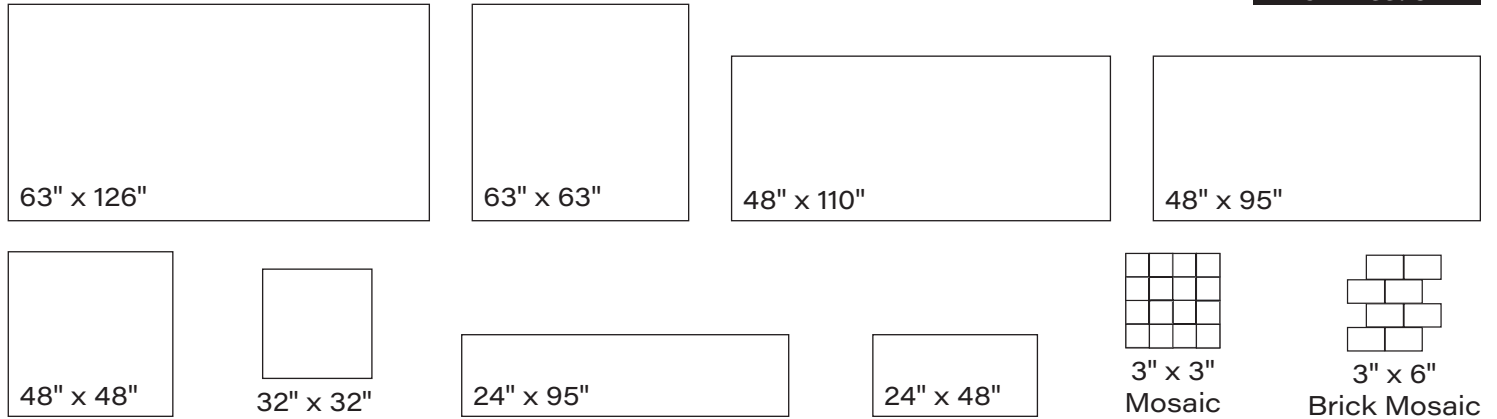

AVAILABLE SIZES

THICKNESS: 6MM

FINISH

MATTE RECTIFIED
POLISHED RECTIFIED

THICKNESS

10mm | 6mm

TRIM

2" x 24" Bullnose *Thickness 10mm & 6mm*

INSTALLATION & MAINTENANCE

Recommended Grout Size - 1/8"

For regular cleaning, use a neutral liquid detergent with a soft sponge or microfiber cloth. Persistent stains can be removed with a slightly abrasive sponge; if necessary, use a specially formulated stain remover.

TECHNICAL DATA

V2 - V4	D.C.O.F. WET NATURAL ≥ 0.42 ANSI B 101.3	WATER ABSORPTION ≤ 0.8% ISO 10545-3	CHEMICAL RESISTANCE GA-GLA-GLB ISO 10545-13	FROST RESISTANCE RESISTANT ISO 10545-12	BREAKING STRENGTH ≥ 1350 N ISO 10545-4	ABRASION RESISTANCE 2 - 4 ISO 10545-7