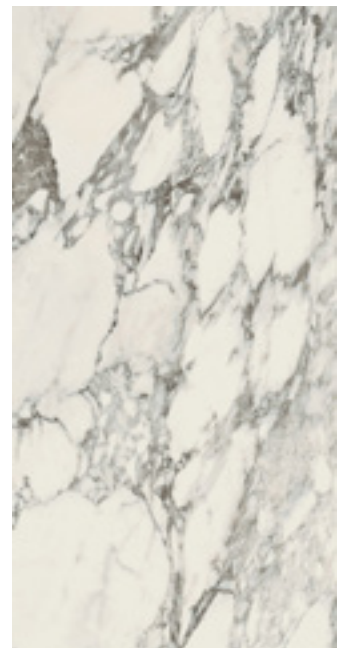

## COLORS

White Fantasy

Mountain Treasure ^

Pearl Attraction ^

Charming Amber

Dream Arabesque

Thunder Night

Calacatta Black \*

Arabescato White\*

\* Calacatta Black & Arabescato White NOT available in 63" x 126" & 63" x 63".

^ Mountain Treasure & Pearl Attraction NOT Available in 6mm Thickness.