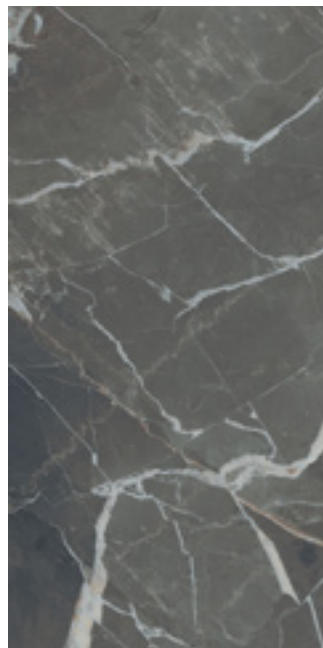

## COLORS

White Fantasy

Mountain Treasure ^

Pearl Attraction ^

Charming Amber

Dream Arabesque

Thunder Night

Calacatta Black \*

Arabescato White\*

\* Calacatta Black & Arabescato White NOT available in 63" x 126" & 63" x 63".

^ Mountain Treasure & Pearl Attraction NOT Available in 6mm Thickness.

## AVAILABLE SIZES

**THICKNESS: 10MM**