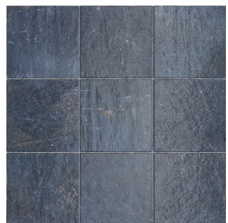

COLORS

White

Clay

Black

Sienna

Artic

Breeze

Ocean

Aloe

Blue

Forest

AVAILABLE SIZES

FINISH

GLOSSY WALL TILE

THICKNESS

9 mm