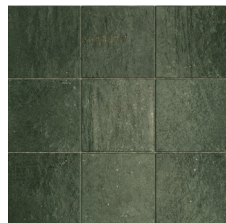

COLORS

White

Clay

Black

Sienna

Artic

Breeze

Ocean

Aloe

Blue

Forest

AVAILABLE SIZES

FINISH

GLOSSY WALL TILE

THICKNESS

9 mm