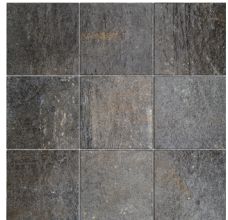

COLORS

White

Clay

Black

Sienna

Artic

Breeze

Ocean

Aloe

Blue

Forest

AVAILABLE SIZES

FINISH

GLOSSY WALL TILE

THICKNESS

9 mm