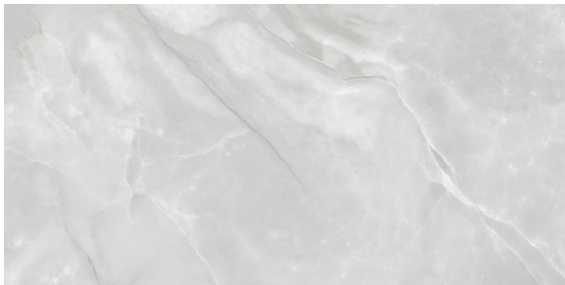

COLORS

Statuario Brina

Perla Grigia

Onyx Crystallo

Carrara Abisso

AVAILABLE SIZES

2" Hexagon Mosaic
Statuario Brina

2" Hexagon Mosaic
Perla Grigia

2" Hexagon Mosaic
Onyx Crystallo

2" Hexagon Mosaic
Carrara Abisso

FINISH

POLISHED RECTIFIED
MATTE RECTIFIED

THICKNESS

8.5mm - (12" x 24" & 24" x 24")
9mm - (24" x 48")

TRIM

3" x 12" Bullnose