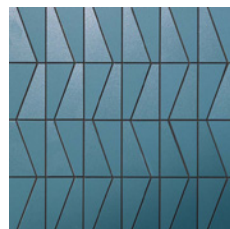

ARKSHADE

Solid White

Light Clay

Deep Grey

Light Dove

Taupe

Sage

Sky

Cream

Red

Gemstone

Blue

Yellow

White Trace

White Drops

Taupe Drops

Q Mosaic*

Sail Mosaic*

Flag Mosaic*

3D Stars*

*Shown in Blue. Available in select colors.

ARKSHADE

AVAILABLE SIZES - NATURAL

FIELD: 16" x 32"

* Q Mosaic available in all colors

◇ Sail Mosaic available in Blue, Gemstone, Sky & Sage

• Flag Mosaic available in all colors except White, Yellow & Red

° 3D Stars Deco available in Yellow, Blue, Dove & Clay