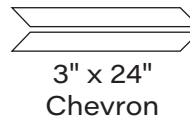

COLORS

White

Greige

Grey Light

Grey Dark

AVAILABLE SIZES

13.7" x 11"
Esagona Irregolare

FINISH

MATTE RECTIFIED

THICKNESS

9.5mm

TRIM

3" x 24" Bullnose

INSTALLATION & MAINTENANCE

Recommended Grout Size - 1/8"

For regular cleaning, use a neutral liquid detergent with a soft sponge or microfiber cloth. Persistent stains can be removed with a slightly abrasive sponge; if necessary, use a specially formulated stain remover.