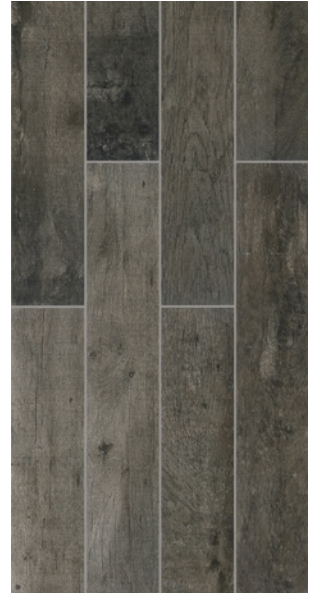

RECLAIMED

Beech

Special Walnut

Limewash

Ebony

AVAILABLE SIZES

FIELD: 6" x 36"

DECO & TRIM: 3" x 18" Bullnose