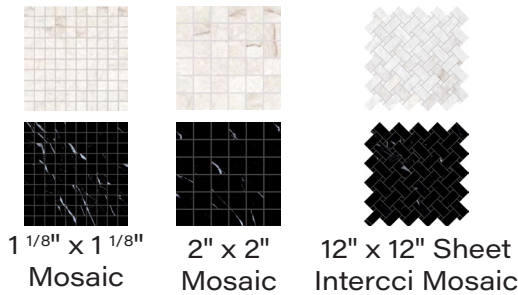

COLORS

Nero Marquinia *

Quarzo Kandinsky ■

Quarzo Kandinsky Doghe ^

DECO

1 1/8" x 1 1/8" Mosaic

2" x 2" Mosaic

12" x 12" Sheet Intercci Mosaic

AVAILABLE SIZES

SIZE	NERO MARQUINIA	QUARZO KANDINSKY	QUARZO KANDINSKY DOGHE
48" x 110"	• Polished Rectified - 6.5mm	• Polished Rectified - 6.5mm	• Polished Rectified - 6.5mm
48" x 95"		• Polished Rectified - 6.5mm	
48" x 48"		• Polished & Natural Rectified - 6.5mm • Natural Rectified - 9.5mm	
36" x 71"		• Polished & Natural Rectified - 10.5mm	
36" x 36"	• Polished Rectified - 9.5mm	• Polished Rectified - 9.5mm	
24" x 48"	• Polished & Natural Rectified - 9.5mm	• Polished & Natural Rectified - 9.5mm	• Polished Rectified - 9.5mm
12" x 24"	• Polished & Natural Rectified - 9.5mm	• Polished & Natural Rectified - 9.5mm	
3" x 12"		• Natural Rectified - 9.5mm	

FINISH

NATURAL RECTIFIED
POLISHED RECTIFIED

THICKNESS

10.5mm
9.5mm
6.5mm

TRIM

3" x 24" Bullnose
12" x 48" Gradone - Step

INSTALLATION & MAINTENANCE

Recommended Grout Size - 1/8"