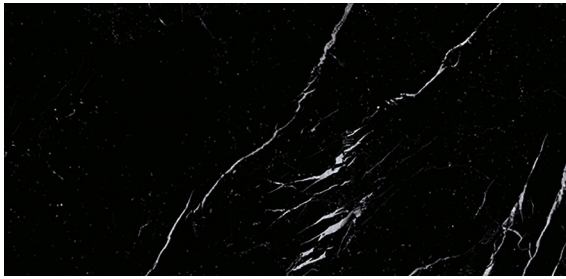

COLORS

Nero Marquinia *

Quarzo Kandinsky ■

Quarzo Kandinsky Doghe ^

DECO

1 1/8" x 1 1/8" Mosaic

2" x 2" Mosaic

12" x 12" Sheet Intercci Mosaic