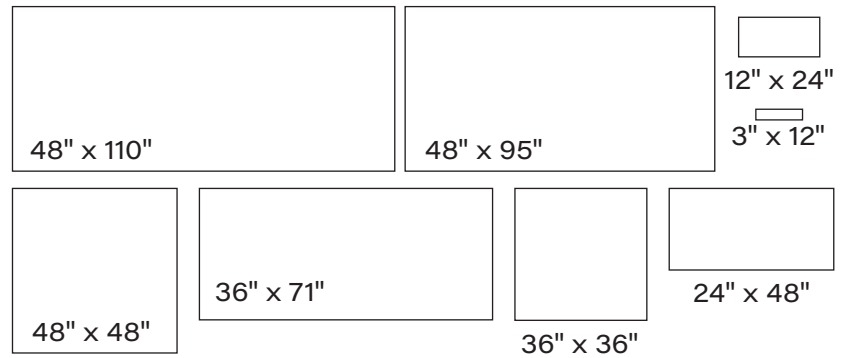

COLORS

Nero Marquinia *

Quarzo Kandinsky ■

Quarzo Kandinsky Doghe ^

DECO

1 1/8" x 1 1/8" Mosaic

2" x 2" Mosaic

12" x 12" Sheet Intercci Mosaic

AVAILABLE SIZES

SIZE	NERO MARQUINIA	QUARZO KANDINSKY	QUARZO KANDINSKY DOGHE
48" x 110"	• Polished Rectified - 6.5mm	• Polished Rectified - 6.5mm	• Polished Rectified - 6.5mm
48" x 95"		• Polished Rectified - 6.5mm	
48" x 48"		• Polished & Natural Rectified - 6.5mm • Natural Rectified - 9.5mm	
36" x 71"		• Polished & Natural Rectified - 10.5mm	
36" x 36"	• Polished Rectified - 9.5mm	• Polished Rectified - 9.5mm	
24" x 48"	• Polished & Natural Rectified - 9.5mm	• Polished & Natural Rectified - 9.5mm	• Polished Rectified - 9.5mm
12" x 24"	• Polished & Natural Rectified - 9.5mm	• Polished & Natural Rectified - 9.5mm	
3" x 12"		• Natural Rectified - 9.5mm	

FINISH

NATURAL RECTIFIED
POLISHED RECTIFIED

THICKNESS

10.5mm
9.5mm
6.5mm

TRIM

3" x 24" Bullnose
12" x 48" Gradone - Step

INSTALLATION & MAINTENANCE

Recommended Grout Size - 1/8"