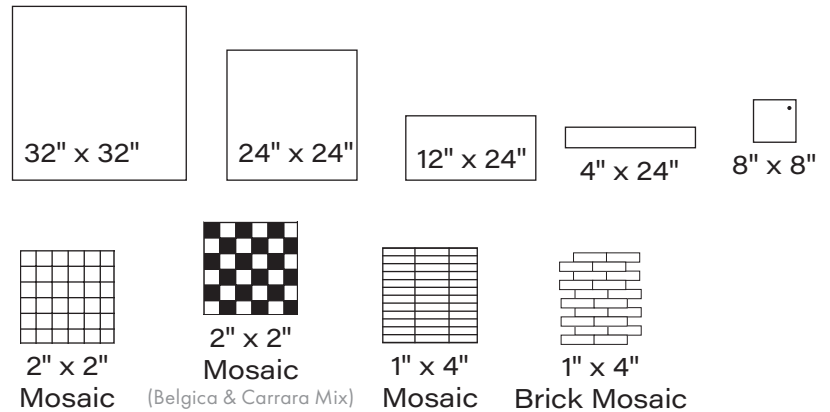

COLORS

Belgica

Carrara

Only available in 8" x 8"

AVAILABLE SIZES

*Size also available with Chisel Edge in Belgica Color

CHECKERBOARD

Belgica Concert Black

Belgica Concert White

FINISH

MATTE RECTIFIED

THICKNESS

9mm

TRIM

3" x 24" Bullnose
12" x 24" Stair Tread

INSTALLATION & MAINTENANCE