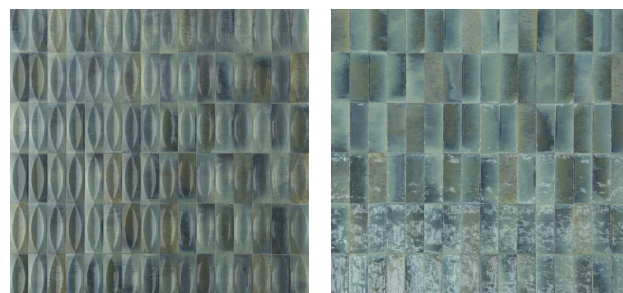

STP TILE STOCK PROGRAM

SERIES: 3D WALL
COUNTRY OF ORIGIN: ITALY
STOCK SIZE: 16" x 32"

SERIES: FLAUTI
COUNTRY OF ORIGIN: ITALY
STOCK SIZE: 2" x 8" TILE (12" x 16" SHEETS)
FINISH: STANDARD MIX MOSAIC - GLOSSY

SERIES: SHADEBOX
COUNTRY OF ORIGIN: ITALY
STOCK SIZE: 3" x 12" | BULLNOSE

SERIES: GLOW
COUNTRY OF ORIGIN: ITALY
STOCK SIZE: 8" x 24" (WHITE) | 4" x 12"

SERIES: CORSICA
COUNTRY OF ORIGIN: ITALY
STOCK SIZE: 3" x 8" | 3" x 8" EYE | 4" x 4" & 2" x 6" (BIANCO ONLY)

TURCHESE