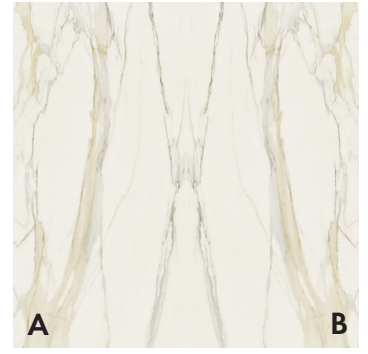

STP TILE STOCK PROGRAM

SEAMLESS 6MM

I CLASSICI STATUARIO
SIZE: 47 1/4" x 110 1/4"
FINISH: GLOSSY

I CLASSICI STATUARIO
OPEN BOOK A+B
SIZE: 63" x 126"
FINISH: GLOSSY

I CLASSICI
CALACATTA GOLD
SIZE: 47 1/4" x 110 1/4"
FINISH: GLOSSY

I CLASSICI
CALACATTA GOLD
SIZE: 63" x 126"
FINISH: GLOSSY

ETOILE CREME
SIZE: 47 1/4" x 110 1/4"
FINISH: GLOSSY

ETOILE RENOIR
SIZE: 47 1/4" x 110 1/4"
FINISH: GLOSSY

ETOILE SYMPHONIE
SIZE: 47 1/4" x 94 1/2"
FINISH: GLOSSY