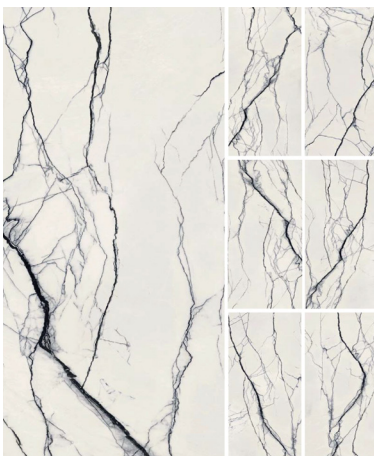

B&W BREACH
SIZE: 47 1/4" x 110 1/4"
FINISH: GLOSSY