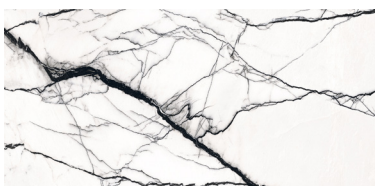

SERIES: B&W MARBLE
COUNTRY OF ORIGIN: ITALY
STOCK SIZE: 24" x 48"
FINISH: GLOSSY & MATTE

BREACH