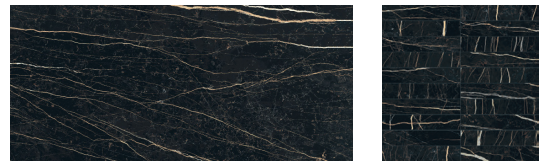

QUARZO KANDINSKY DOGHE
SIZE: 24" x 48" POLISHED

SERIES: MARMOL
COUNTRY OF ORIGIN: USA
STOCK SIZE: 12" x 24" | 2" x 2" MOSAIC HONED

STATUARY - HONED & POLISHED

CALACATTA - HONED & POLISHED

SERIES: PREXIOUS
COUNTRY OF ORIGIN: ITALY
STOCK SIZE: 12" x 24" | 1" x 6" MOSAIC (10 mm)
FINISH: MATTE & GLOSSY (MOSAICS AVAILABLE ONLY IN MATTE)