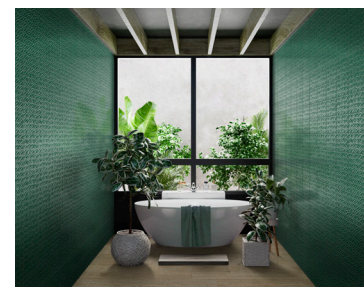

VERDE

BLU

BIANCO
Foglia 3D

VERDE
Foglia 3D

BLU
Foglia 3D

SERIES: BRITANNIA

COUNTRY OF ORIGIN: MEXICO

STOCK SIZE: 2" x 8"