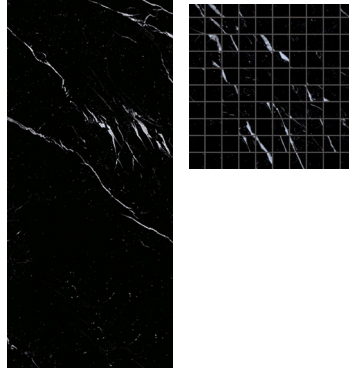

BRIGHT GLACIER

SCRATCHED WHITE

MARBLE

SERIES: STP EBONY & IVORY
COUNTRY OF ORIGIN: ITALY

QUARZO KANDINSKY
SIZE: 24" x 48" NATURAL
1"x1" MOSAIC

NERO MARQUINIA
SIZE: 12" x 24" NATURAL | 1" x 1" MOSAIC
24" x 48" POLISHED