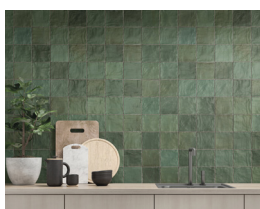

SERIES: FEZ

COUNTRY OF ORIGIN: SPAIN

STOCK SIZE: 4" x 4" | 3" x 8" (WHITE ONLY)

BULLNOSE (WHITE ONLY)

WHITE
WHITE MATTE

GREY

GREEN

SERIES: SOL

COUNTRY OF ORIGIN: ITALY

STOCK SIZE: 6" x 6"

BIANCO

VERDE

BLU

BIANCO
Foglia 3D

VERDE
Foglia 3D

BLU
Foglia 3D

SERIES: BRITANNIA

COUNTRY OF ORIGIN: MEXICO

STOCK SIZE: 2" x 8"

POLAR

TIN

STARK

SERIES: BALANCE

COUNTRY OF ORIGIN: SPAIN

STOCK SIZE: 3" x 12" | BULLNOSE

WHITE
WHITE MATTE

MOONLIGHT