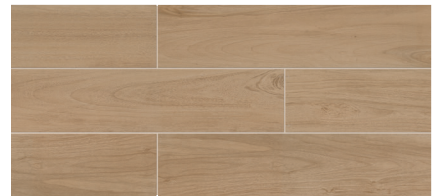

HEXAGON

LOSANGO MOSAIC

SERIES: MODERN RIDGE
COUNTRY OF ORIGIN: USA
STOCK SIZE: 6" x 36"

NATURAL

GREY

GUNSTOCK

SERIES: BLENDART
COUNTRY OF ORIGIN: ITALY
STOCK SIZE: 6" x 48"

WHITE