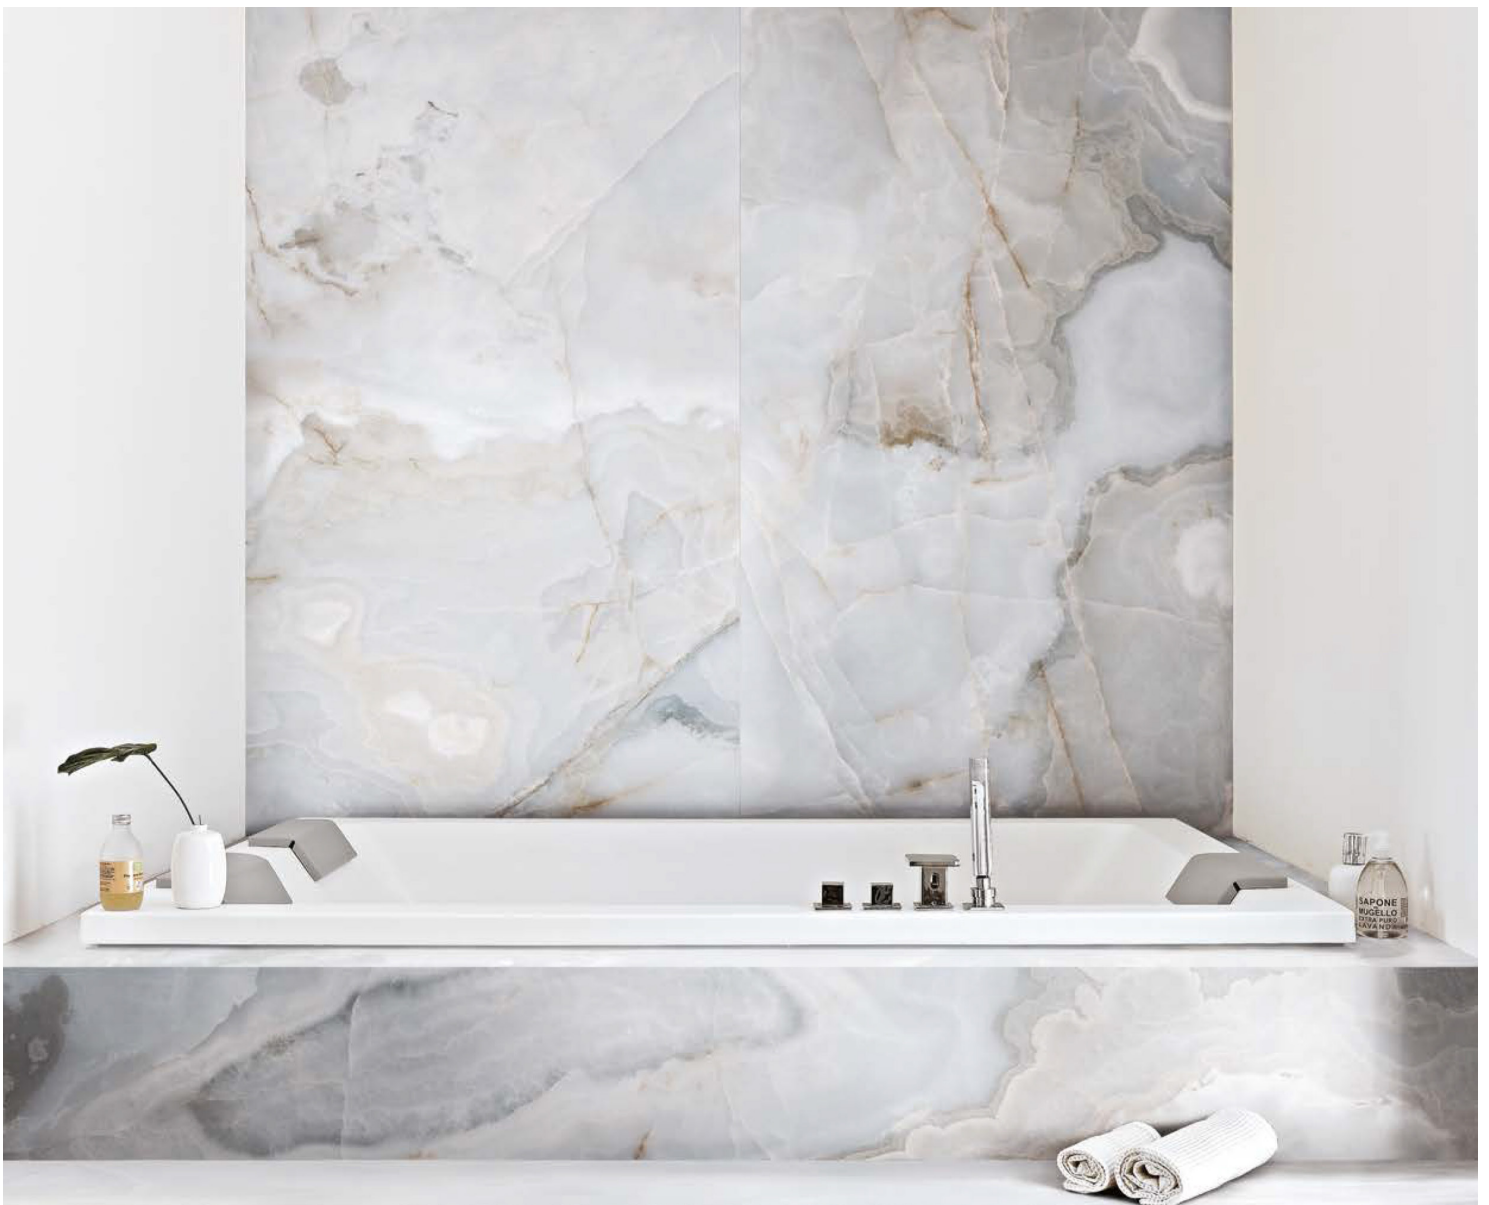

FLOWTECH RUSSET
SIZE: 47 1/4" x 94 1/2"
FINISH: MATTE

PREXIOUS THUNDER NIGHT
SIZE: 47 1/4" x 110 1/4"
FINISH: GLOSSY

STONES 2.0 SAHARA NOIR
SIZE: 47 1/4" x 110 1/4"
FINISH: GLOSSY

CALACATTA BLACK
SIZE: 47 1/4" x 110 1/4"
FINISH: SMOOTH

SEAMLESS 6MM

ROCK SALT WHITE GOLD
SIZE: 48" x 95"
FINISH: POLISHED

HERITAGE LUXE AZURE
SIZE: 48" x 110"
FINISH: POLISHED

STP TILE STOCK PROGRAM

SOLID

SERIES: SUSSEX
COUNTRY OF ORIGIN: USA
STOCK SIZE: 12" x 24" | 12" x 24" CHISELED | 3" x 12" WALL | 6" x 24" WALL