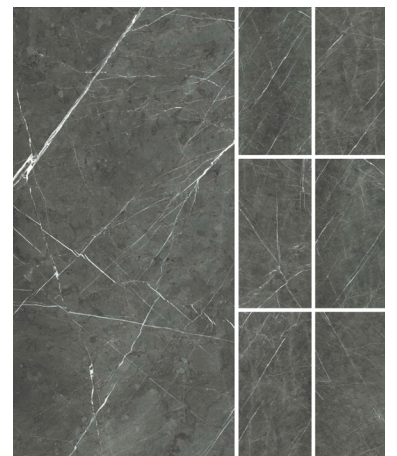

PREXIOUS CHARMING AMBER
SIZE: 47 1/4" x 110 1/4"
FINISH: GLOSSY